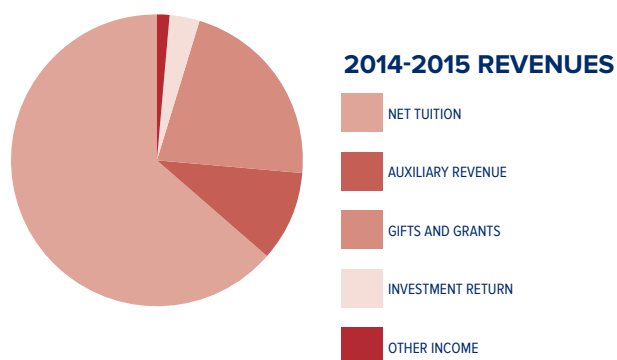

STATEMENT OF ACTIVITIES JULY 1, 2014 – JUNE 30, 2015

	2015	2014
Revenues, gains and other support:		
Gross education and general revenue	$32,537,216	$32,350,012
Less: Scholarships	(13,650,998)	(13,620,998)
Student financial aid	(81,870)	(92,762)
Net educational and general revenue	18,804,348	18,636,252
Auxiliary enterprises revenue	2,767,295	2,947,555
Private gifts, grants, contracts and pledge income	6,157,390	7,850,485
Gifts - related parties	10,000	10,500
Federal and state grants	202,763	202,762
Investment return	1,162,192	956,478
Unrealized gain (loss) on investments	(991,225)	2,057,059
Public services	7,000	5,000
Other income	391,339	485,452
Total revenues, gains and other support	28,509,102	33,151,543
Expenses and losses:		
Educational and general:		
Instruction	10,228,409	10,048,786
Institutional support	5,674,681	5,679,198
Academic support	795,305	856,810
Student services	2,490,497	2,625,425
Educational activities	2,831,090	2,797,606
Public services	3,920	4,560
Total educational and general expense	22,023,902	22,012,385
Loss on disposal of property & equipment	0	0
Bad debt expense - pledges & accts rec other	463,559	146,957
Total educational and general expenses, losses, bad debts	22,159,342	22,159,342
Auxiliary enterprises		
Auxiliary operations	3,256,828	3,256,828
Total expenses and losses	25,531,455	25,416,170
Change in net assets	2,977,647	7,735,373
Net assets at beginning of year	46,082,250	38,346,877
Net assets at end of year	$49,059,897	$46,082,250

NET EDUCATIONAL & GENERAL REVENUE

NET ASSETS