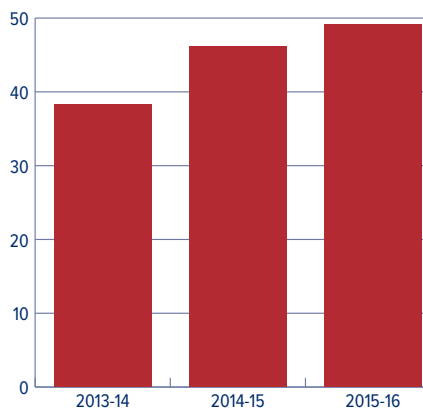

STATEMENT OF ACTIVITIES JULY 1, 2014 – JUNE 30, 2015

	2015	2014
Revenues, gains and other support:		
Gross education and general revenue	$32,537,216	$32,350,012
Less: Scholarships	(13,650,998)	(13,620,998)
Student financial aid	(81,870)	(92,762)
Net educational and general revenue	18,804,348	18,636,252
Auxiliary enterprises revenue	2,767,295	2,947,555
Private gifts, grants, contracts and pledge income	6,157,390	7,850,485
Gifts - related parties	10,000	10,500
Federal and state grants	202,763	202,762
Investment return	1,162,192	956,478
Unrealized gain (loss) on investments	(991,225)	2,057,059
Public services	7,000	5,000
Other income	391,339	485,452
Total revenues, gains and other support	28,509,102	33,151,543
Expenses and losses:		
Educational and general:		
Instruction	10,228,409	10,048,786
Institutional support	5,674,681	5,679,198
Academic support	795,305	856,810
Student services	2,490,497	2,625,425
Educational activities	2,831,090	2,797,606
Public services	3,920	4,560
Total educational and general expense	22,023,902	22,012,385
Loss on disposal of property & equipment	0	0
Bad debt expense - pledges & accts rec other	463,559	146,957
Total educational and general expenses, losses, bad debts	22,159,342	22,159,342
Auxiliary enterprises		
Auxiliary operations	3,256,828	3,256,828
Total expenses and losses	25,531,455	25,416,170
Change in net assets	2,977,647	7,735,373
Net assets at beginning of year	46,082,250	38,346,877
Net assets at end of year	$49,059,897	$46,082,250

NET EDUCATIONAL & GENERAL REVENUE

NET ASSETS