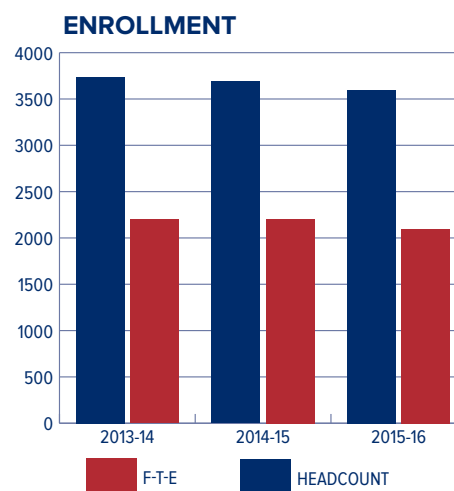

STATEMENT OF ACTIVITIES JULY 1, 2014 – JUNE 30, 2015

	2015	2014
Revenues, gains and other support:		
Gross education and general revenue	\$32,537,216	\$32,350,012
Less: Scholarships	(13,650,998)	(13,620,998)
Student financial aid	(81,870)	(92,762)
Net educational and general revenue	18,804,348	18,636,252
Auxiliary enterprises revenue	2,767,295	2,947,555
Private gifts, grants, contracts and pledge income	6,157,390	7,850,485
Gifts - related parties	10,000	10,500
Federal and state grants	202,763	202,762
Investment return	1,162,192	956,478
Unrealized gain (loss) on investments	(991,225)	2,057,059
Public services	7,000	5,000
Other income	391,339	485,452
Total revenues, gains and other support	28,509,102	33,151,543
Expenses and losses:		
Educational and general:		
Instruction	10,228,409	10,048,786
Institutional support	5,674,681	5,679,198
Academic support	795,305	856,810
Student services	2,490,497	2,625,425
Educational activities	2,831,090	2,797,606
Public services	3,920	4,560
Total educational and general expense	22,023,902	22,012,385
Loss on disposal of property & equipment	0	0
Bad debt expense - pledges & accts rec other	463,559	146,957
Total educational and general expenses, losses, bad debts	22,159,342	22,159,342
Auxiliary enterprises		
Auxiliary operations	3,256,828	3,256,828
Total expenses and losses	25,531,455	25,416,170
Change in net assets	2,977,647	7,735,373
Net assets at beginning of year	46,082,250	38,346,877
Net assets at end of year	\$49,059,897	\$46,082,250