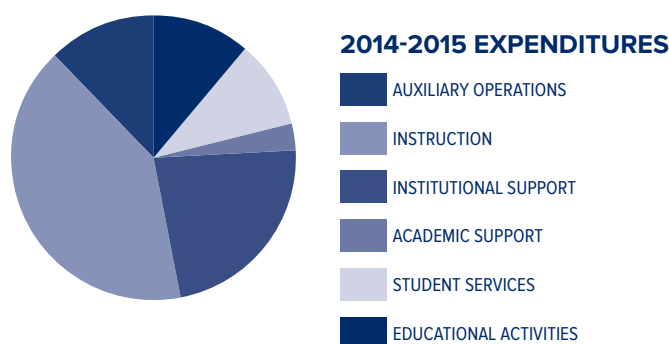

STATEMENT OF ACTIVITIES JULY 1, 2014 – JUNE 30, 2015

	2015	2014
Revenues, gains and other support:		
Gross education and general revenue	$32,537,216	$32,350,012
Less: Scholarships	(13,650,998)	(13,620,998)
Student financial aid	(81,870)	(92,762)
Net educational and general revenue	18,804,348	18,636,252
Auxiliary enterprises revenue	2,767,295	2,947,555
Private gifts, grants, contracts and pledge income	6,157,390	7,850,485
Gifts - related parties	10,000	10,500
Federal and state grants	202,763	202,762
Investment return	1,162,192	956,478
Unrealized gain (loss) on investments	(991,225)	2,057,059
Public services	7,000	5,000
Other income	391,339	485,452
Total revenues, gains and other support	28,509,102	33,151,543
Expenses and losses:		
Educational and general:		
Instruction	10,228,409	10,048,786
Institutional support	5,674,681	5,679,198
Academic support	795,305	856,810
Student services	2,490,497	2,625,425
Educational activities	2,831,090	2,797,606
Public services	3,920	4,560
Total educational and general expense	22,023,902	22,012,385
Loss on disposal of property & equipment	0	0
Bad debt expense - pledges & accts rec other	463,559	146,957
Total educational and general expenses, losses, bad debts	22,159,342	22,159,342
Auxiliary enterprises		
Auxiliary operations	3,256,828	3,256,828
Total expenses and losses	25,531,455	25,416,170
Change in net assets	2,977,647	7,735,373
Net assets at beginning of year	46,082,250	38,346,877
Net assets at end of year	$49,059,897	$46,082,250

NET EDUCATIONAL & GENERAL REVENUE

NET ASSETS