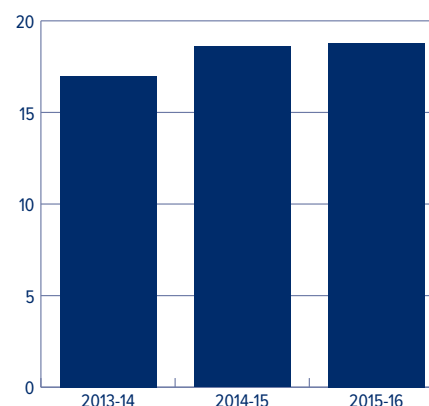

NET EDUCATIONAL & GENERAL REVENUE